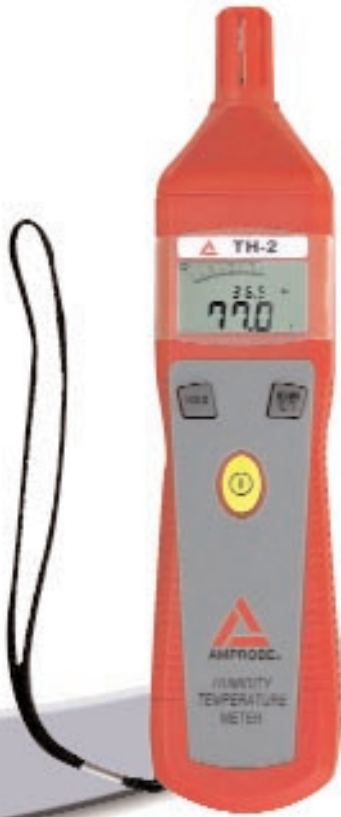

AMPROBE® TH-2A Humidity Temperature Meter

CE

- Temperature and Humidity Readings
- Dual LCD display
- MAX/MIN with Time Stamp
- Data Hold function
- °F/°C unit select
- Auto Power Off

SPECIFICATIONS	
Measuring Range	Temperature : -20°C ~ 60°C (-4°F ~ 140°F) Humidity : 1%RH ~ 99%RH
Resolution	0.1°C/0.1°F/0.1%RH
Accuracy	Temperature : ±0.8°C, ±1.5°F Humidity : ±3%RH
Sampling Rate	2 times/sec
Operating Conditions	0°C ~ 60°C (32°F ~ 140°F) & 10 ~ 80% R.H.
Power Source	9V Battery
Battery Life	Approx. 200 hours.
Size & Weight	225mm(L) x 50mm(W) x 38mm(H) & Approx. 200g
Standard Accessories	Instruction Manual, Battery, Carrying case.